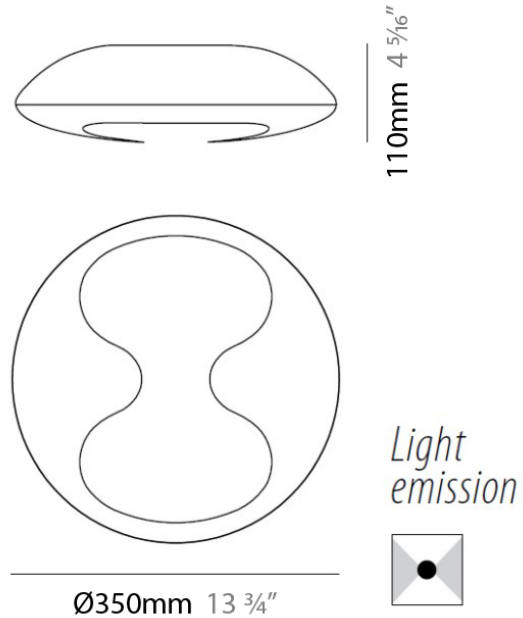

PROJECT	
TYPE	
NOTES	
QUANTITY	
DATE	

EIGHT SURFACE

D12077

GENERAL

Series: Eight
Division: Design
Mounting Type: Surface
Mounting Location: Ceiling
Subcategory: Ambient

PHYSICAL

Shape: Round
Diameter (mm): 350
Diameter (in): 13 3/4
Height (mm): 110
Height (in): 4 5/16
Light Distribution: Direct
Diffuser: Opal White Acrylic
Fixture Finish: Chrome
Fixture Material: Metal

ELECTRICAL

Number of Lamps: 2
Lamp Type: LED Retrofit / CFL
Lamp Shape: T4
Bulb Included: Bulb Not Included
Max. Wattage Per Lamp (W): 12 / 18
Lamp Base: G24-q2
Driver Included: Yes
Driver Location: Integrated
Driver Type: Ballast - Universal
Input Voltage (V): 120 - 277
Lamp Voltage (V): 120

LED

OPTICAL

RATINGS AND CERTIFICATIONS

Certified By: CSA Certified to UL and CSA Standards
IP rating: IP20